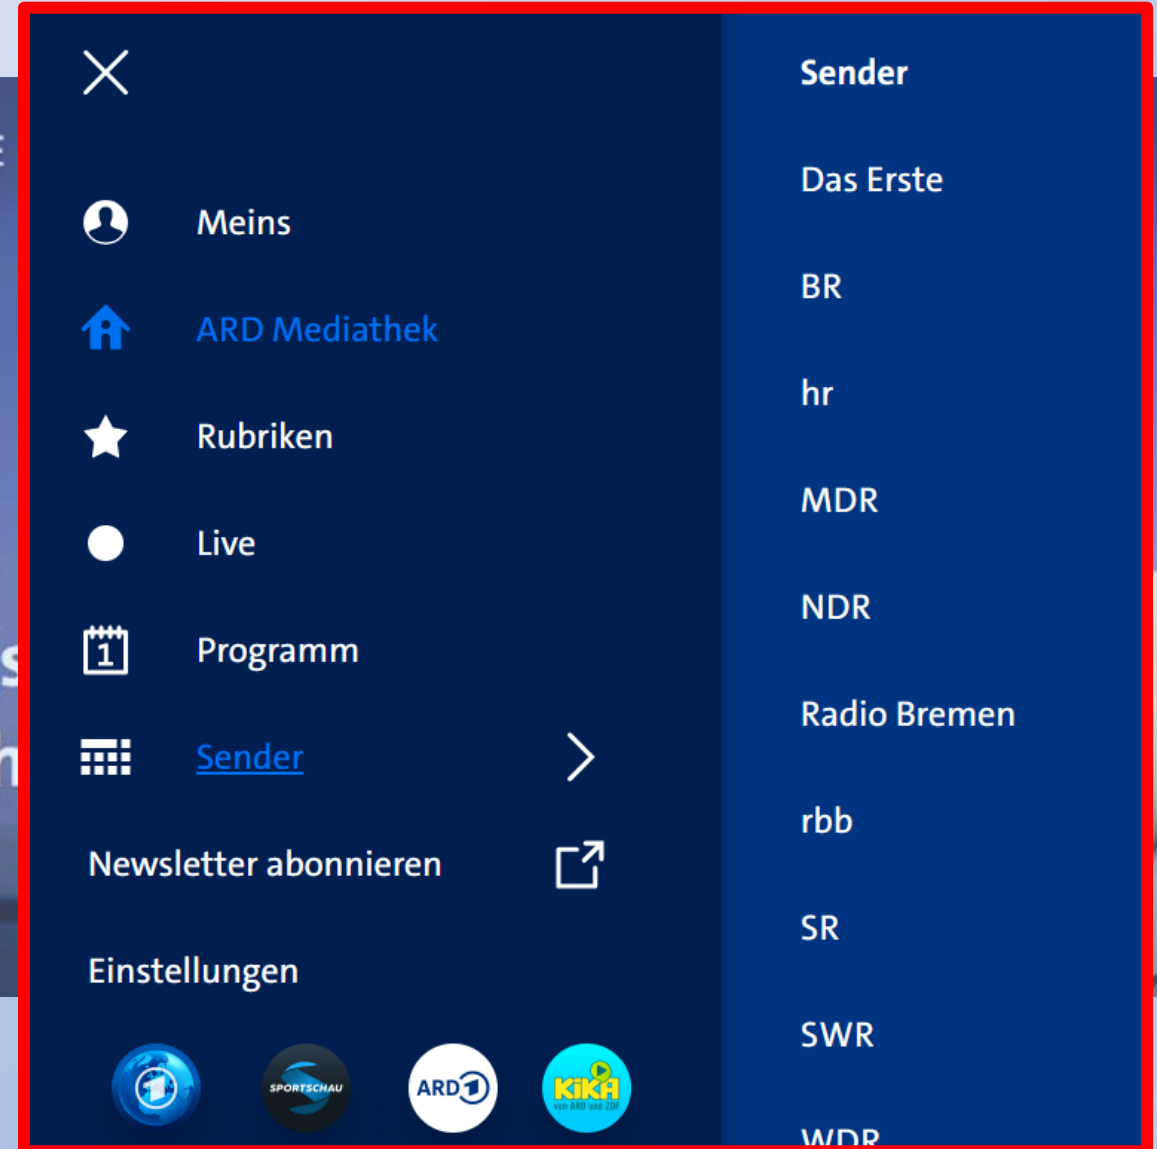

Übersicht

Krimi & Thriller

Komödie

Drama & Arthouse

Kinder & Familie

Film-Empfehlungen

DIGITALE MEDIENWELT EICHENAU FÜR SENIORINNEN UND SENIOREN

3.) Die ARD Sender

DIGITALE MEDIENWELT EICHENAU FÜR SENIORINNEN UND SENIOREN

Die aktuellen Programme

The screenshot shows the ARD Mediathek website interface. On the left, there is a dark blue navigation sidebar with the following items: 'Meins', 'ARD Mediathek', 'Rubriken', 'Live', 'Programm', and 'Sender'. A red arrow points from the 'Programm' menu item to the main content area. The main content area features a grid of program cards. At the top, there are navigation elements including 'ARD MEDIATHEK', 'RUBRIKEN', 'LIVE', the ARD logo, and a search icon. Below these are filters for 'Heute', 'Jetzt', '20:15', and 'Nur Videos'. The grid contains several program cards, each with a title, a description, a time slot, and a play button icon. The cards include: